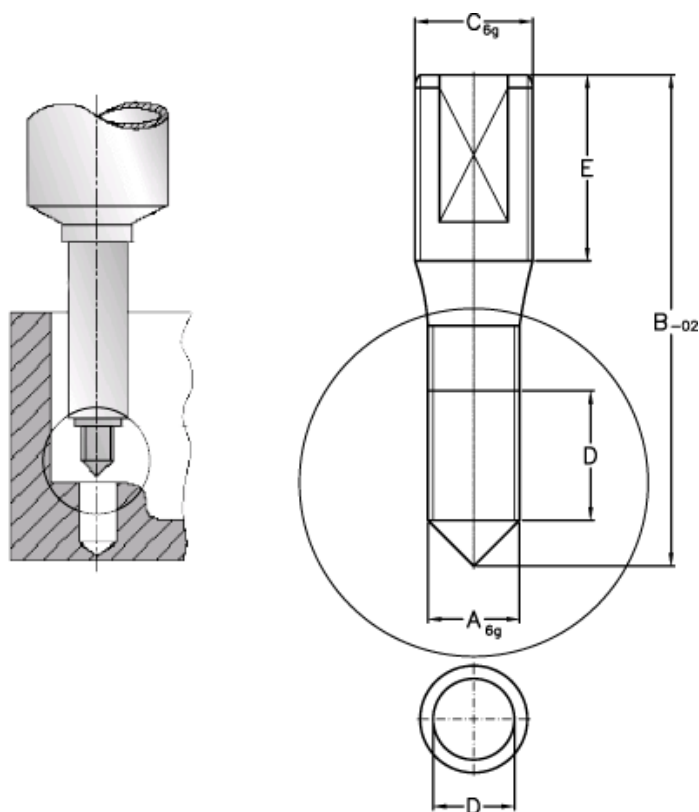

Article number: 12621000220710

Description: Threaded pin 621 000 220.710
For M22

Measures

A = M22
B = 168.0
C = M22
D = 48.0
E = 42